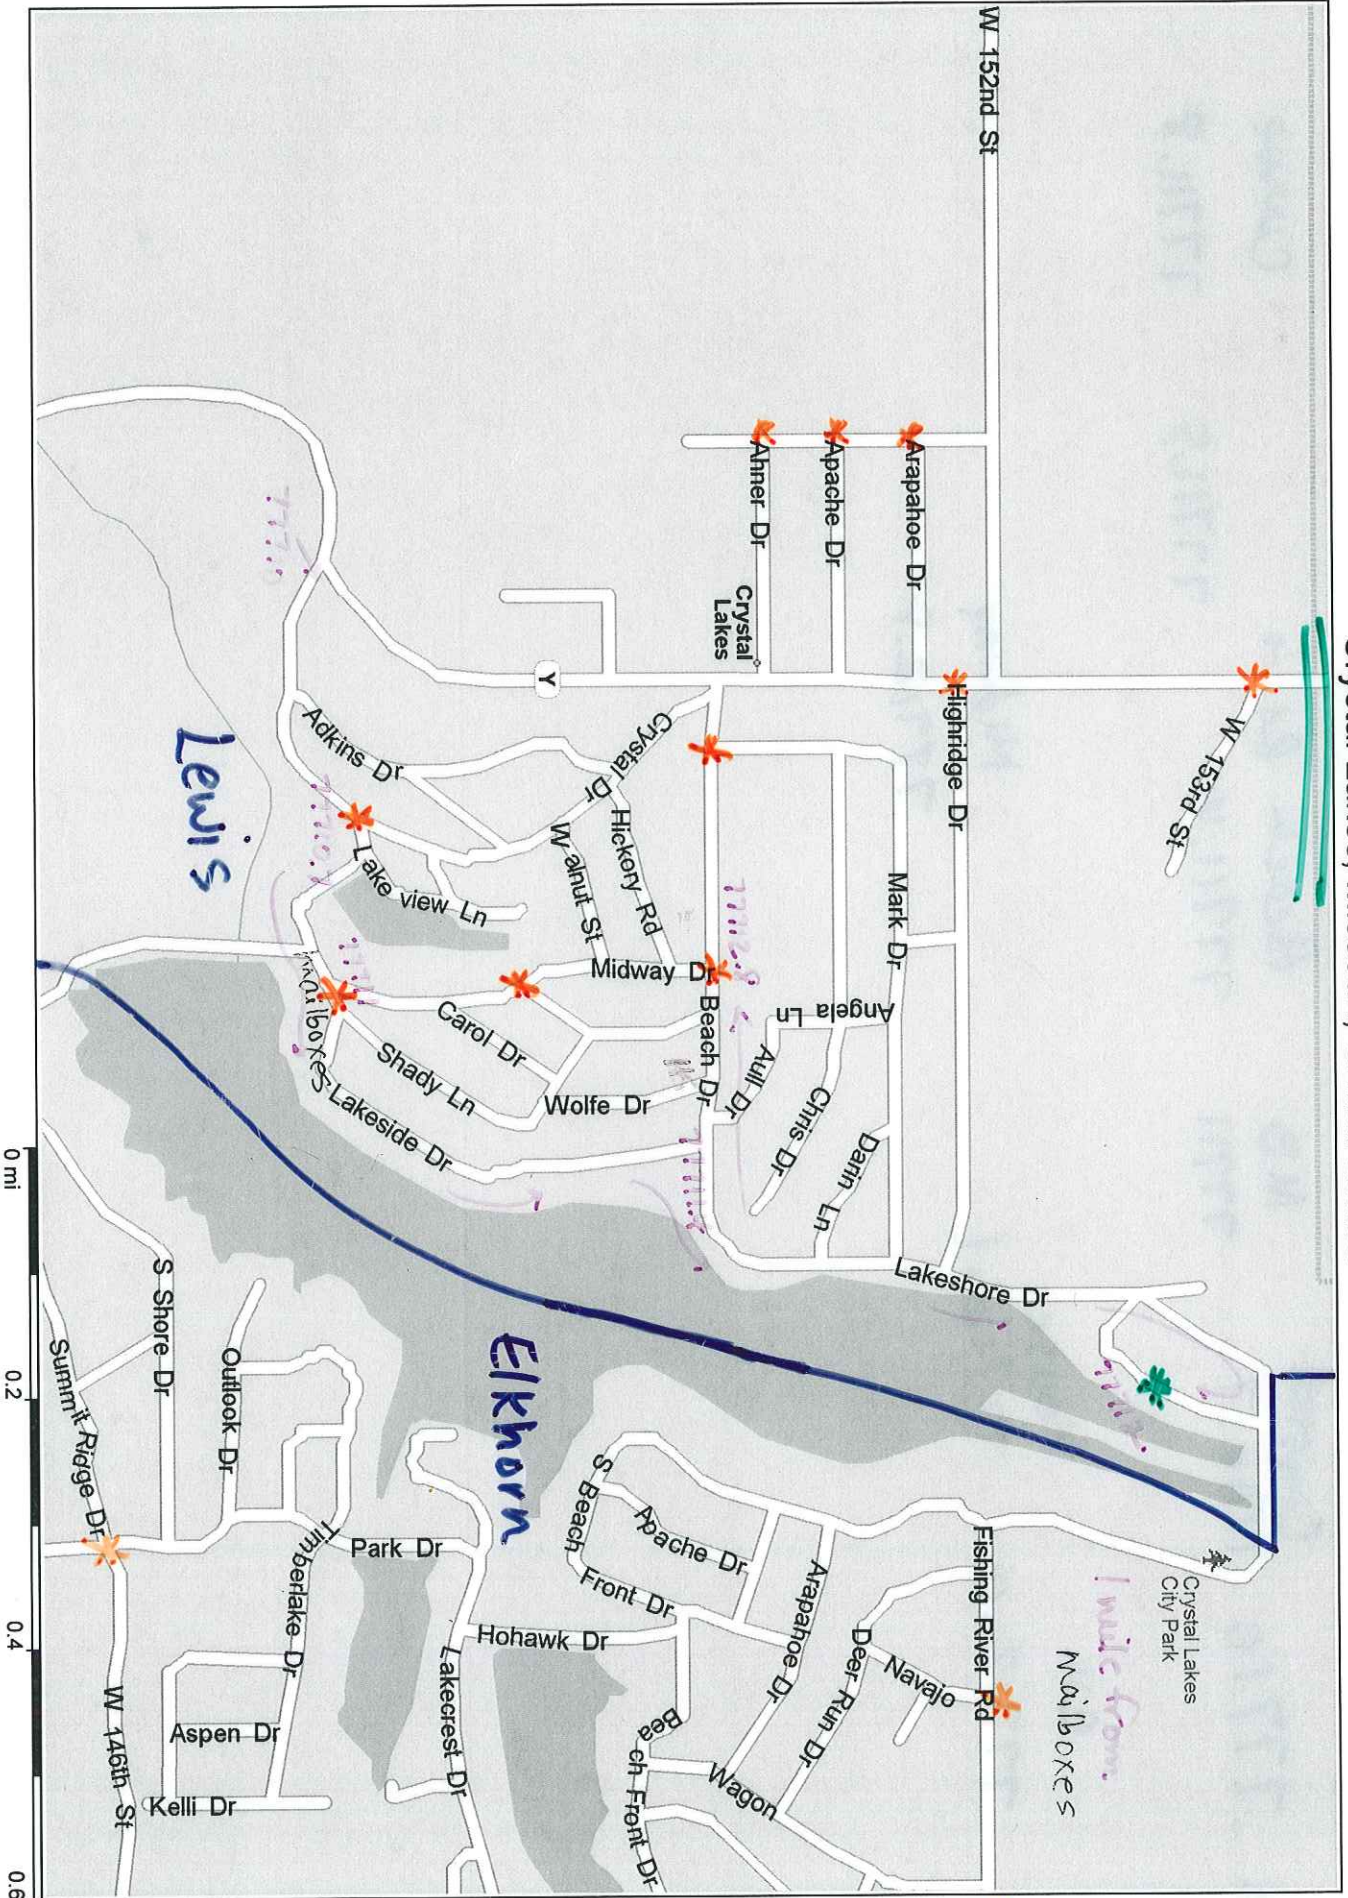

# BOUNDRIES

# Crystal Lakes, Missouri, United States

Copyright © 1988-2003 Microsoft Corp. and/or its suppliers. All rights reserved. <http://www.microsoft.com/mappoint>  
© Copyright 2002 by Geographic Data Technology, Inc. All rights reserved. © 2002 Navigation Technologies. All rights reserved. This data includes information taken with permission from Canadian authorities © 1991-2002 Government of Canada  
(Statistics Canada and/or Geomatics Canada), all rights reserved.